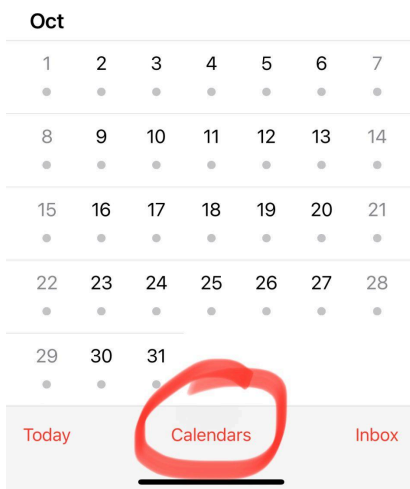

Subscription Instructions for SFX School Calendar

Apple Calendar App (iPhone)

Step 1: Go to your calendar app and click 'Calendars' at the bottom.

Step 2: Click on 'Add Calendar' at the bottom

Step 3: Click on 'Add Subscription Calendar'