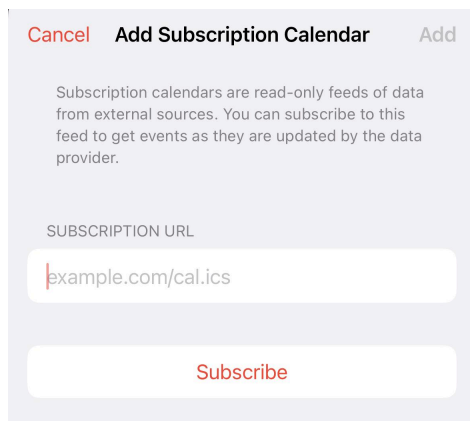

Subscription Instructions for SFX School Calendar

Apple Calendar App (iPhone)

Step 1: Go to your calendar app and click 'Calendars' at the bottom.

Step 2: Click on 'Add Calendar' at the bottom

Step 3: Click on 'Add Subscription Calendar'

Step 4: Enter the subscription URL and click 'Subscribe'

https://calendar.google.com/calendar/ical/c_3461e68ba33410c929a05cf59c8dc987cd2610ac05f25f1c259437cddd8bb5fe%40group.calendar.google.com/public/basic.ics