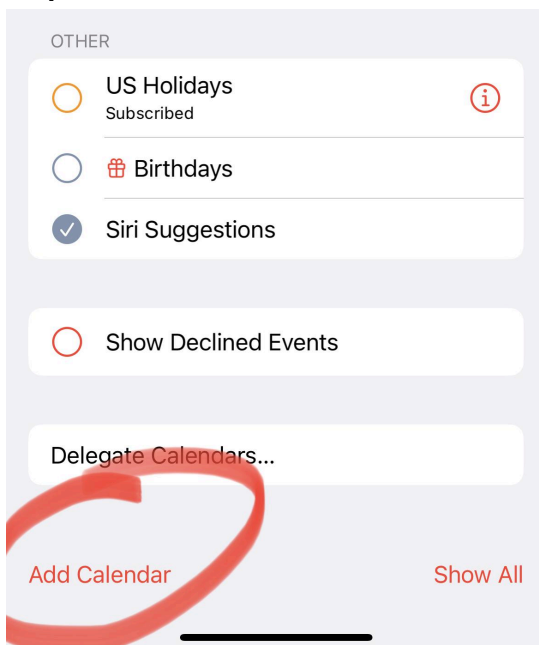

Subscription Instructions for SFX School Calendar

Apple Calendar App (iPhone)

Step 1: Go to your calendar app and click 'Calendars' at the bottom.

Step 2: Click on 'Add Calendar' at the bottom

Step 3: Click on 'Add Subscription Calendar'

Step 4: Enter the subscription URL and click 'Subscribe'

https://calendar.google.com/calendar/ical/c_3461e68ba33410c929a05cf59c8dc987cd2610ac05f25f1c259437cddd8bb5fe%40group.calendar.google.com/public/basic.ics