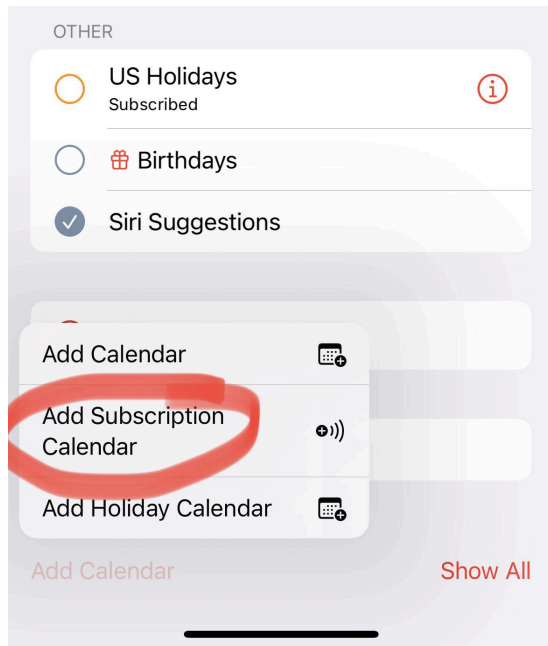

Subscription Instructions for SFX School Calendar

Apple Calendar App (iPhone)

Step 1: Go to your calendar app and click 'Calendars' at the bottom.

Step 2: Click on 'Add Calendar' at the bottom

Step 3: Click on 'Add Subscription Calendar'