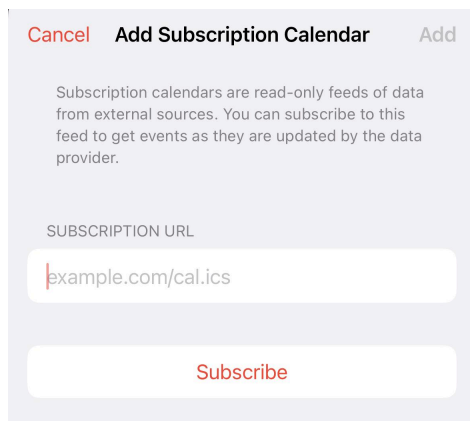

Google Calendar App (iPhone & Android)

If you use the Google Calendar App on your iPhone, you will first need to add the calendar to your Google Calendar in your web browser. Follow the instructions below:

Step 1: In your Google Calendar, click on the **+** icon next to **'Other Calendars'** on the left hand side of the calendar, and click the **'From URL'** option.