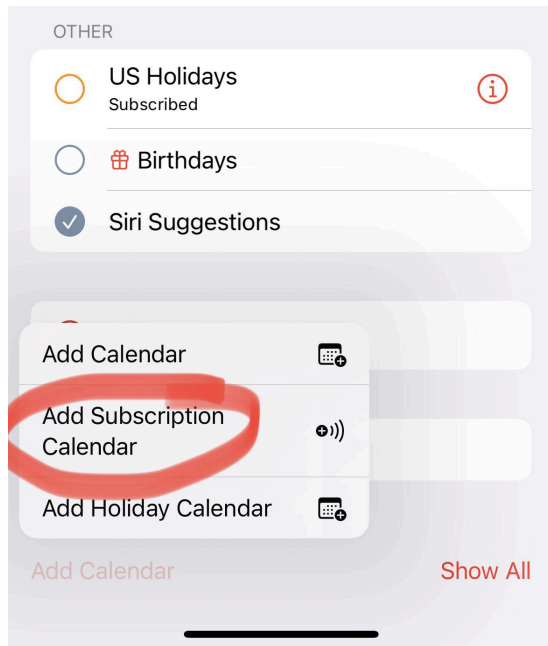

Subscription Instructions for SFX School Calendar

Apple Calendar App (iPhone)

Step 1: Go to your calendar app and click 'Calendars' at the bottom.

Step 2: Click on 'Add Calendar' at the bottom

Step 3: Click on 'Add Subscription Calendar'

Step 4: Enter the [subscription URL](https://calendar.google.com/calendar/ical/c_3461e68ba33410c929a05cf59c8dc987cd2610ac05f25f1c259437cddd8bb5fe%40group.calendar.google.com/public/basic.ics) and click 'Subscribe'