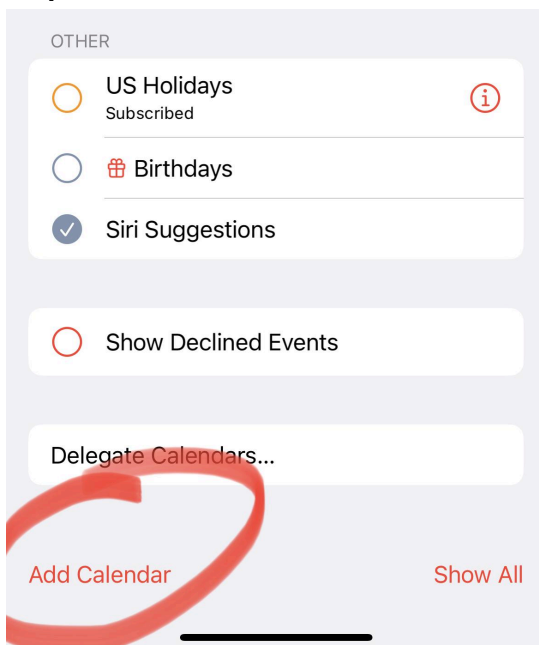

Subscription Instructions for SFX School Calendar

Apple Calendar App (iPhone)

Step 1: Go to your calendar app and click 'Calendars' at the bottom.

Step 2: Click on 'Add Calendar' at the bottom

Step 3: Click on 'Add Subscription Calendar'

Step 4: Enter the [subscription URL](https://calendar.google.com/calendar/ical/c_3461e68ba33410c929a05cf59c8dc987cd2610ac05f25f1c259437cddd8bb5fe%40group.calendar.google.com/public/basic.ics) and click 'Subscribe'