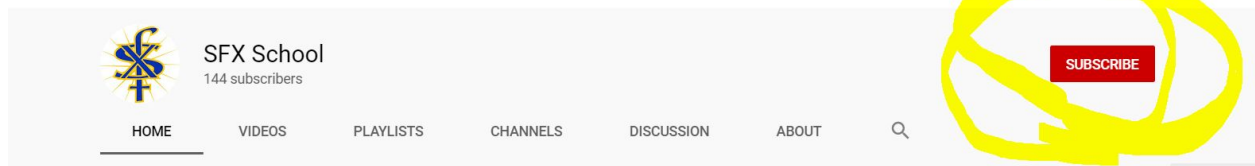

How to Subscribe to the SFX YouTube page

~Click on this link <https://www.youtube.com/channel/UCTaprukhaeU-wXekrFx5cAw>

~Then click on the red “subscribe” button.

~Once you subscribe you will see the SFX channel under your subscriptions on the left-hand side of the page for easy access.